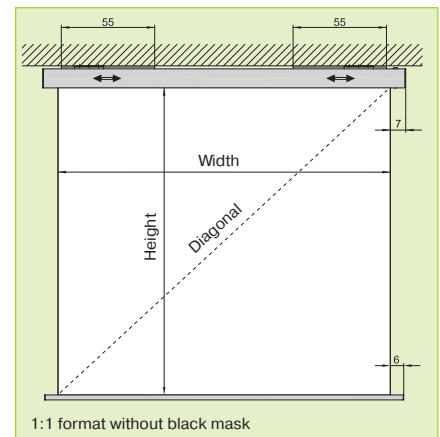

- The installation frame is available for installation in suspended ceilings and for a clean ceiling finish (refer to page 23)
- Screen surface sits exactly in the casing thanks to conical weight bar
- Square steel casing (1.5 mm thick), cross-section 10 x 10 cm and 12 x 12 cm
- Casing colour: white, RAL 9003

**NEW: available in 4:3, 16:9 and 16:10 format with black mask**

**Refer to pages 22 and 23 for accessories**

**NEW: optimum flatness**

**Projection screens larger than 300 cm on request**  
Refer to page 24 and 25 for MaxxScreen.

RollFix Premium Electric Pro – without black border				
Projection surface W/H	Diagonal cm/inch	Casing W/H	Weight net kg	Code No.
<b>Type D – Overhead format 1:1</b>				
180/180 cm	255/100	10/10	25	132300-Pro
200/200 cm	283/111	10/10	28	132320-Pro
240/240 cm	340/134	10/10	32	132340-Pro
270/270 cm	382/150	12/12	37	132345-Pro
300/300 cm	424/167	12/12	44	132360-Pro
<b>Type D – Video format 4:3</b>				
200/150 cm	250/98	10/10	28	132310-Pro
240/180 cm	300/118	10/10	32	132330-Pro
300/225 cm	375/148	12/12	44	132350-Pro
<b>Type S – Overhead format 1:1</b>				
240/240 cm	340/134	10/10	32	132380-Pro
300/300 cm	424/167	12/12	44	132400-Pro
<b>Type S – Video format 4:3</b>				
240/180 cm	300/118	10/10	32	132370-Pro
300/225 cm	375/148	12/12	44	132390-Pro