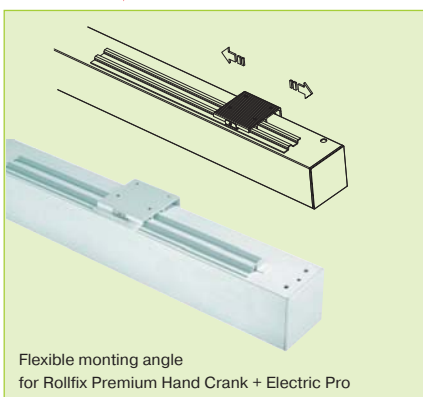

RollFix Premium Hand Crank Pro – professional large-sized projection even without electrical installation

- Removable hand crank prevents unauthorised use
 - User-friendly thanks to smooth-running crank drive (at the right side)
 - Projection surface infinitely adjustable
 - Can be wall or ceiling mounted; universal mounting angles are part of the delivery standard
 - Suitable for installation in suspended ceilings with accessories
 - **FM = Flexible mounting angles for direct on-wall or on-ceiling mounting. Each angle has 55 cm of adjustment in ceiling-section slots allowing freedom for positioning on the casing. The angles can be set to suit the attachment points available in the room**
 - For integration into a suspended ceiling a functional, innovative installation housing or an installation frame for a clean ceiling finish (refer to page 23) are optionally available
 - Projection surface is flush with casing thanks to conical weight bar
 - Square steel casing (1.5 mm thick), cross-section 10 x 10 cm and 12 x 12 cm
 - Casing colour: white, RAL 9003
- Screen surface**
- Front projection, **type D**
 - DIN 19045 gain factor, approx. 1.2
 - Matt white, woven fabric base
 - Back: opaque
 - Front projection, **type S**
 - DIN 19045 gain factor, approx. 1.7
 - MW-Novalux, on a woven fabric base
 - Back: opaque