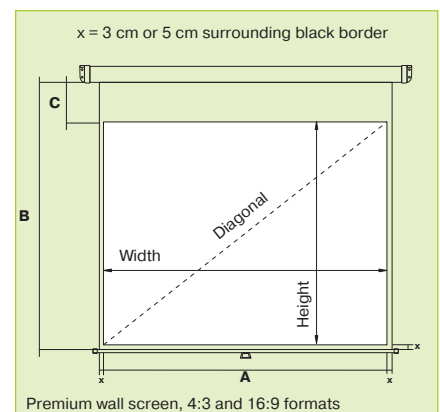

- Retraction of the projection surface with slow-roll up effect i.e. projection surface rolls up slowly and soundlessly
- Particularly high quality projection surface on a woven base
- 3 cm black border in 1:1 format (for 244 cm: 5 cm border)
- Also available in 4:3 and 16:9 formats with black border

Black border for Premium 4:3 and 16:9 formats

Roll Universal			
External dimensions W/H	Diagonal cm/inch	Weight net kg	Code No.
153/153 cm	204/80	6.0	184821
183/183 cm	246/97	7.0	184831
203/203 cm	274/108	8.0	184841
244/244 cm	325/128	9.5	184843

Roll Premium							
Image sizes W/H	External dimensions W/H	A cm	B cm	C cm	Diagonal cm/inch	Weight net kg	Code No.
Overhead format 1:1							
147/147 cm	153/153 cm				208/82	6.0	16301
174/174 cm	180/180 cm				246/97	7.0	16302
197/197 cm	203/203 cm				279/110	8.0	16303
234/234 cm	244/244 cm				331/130	9.5	16304
Video format 4:3							
170/128 cm		180	158	25	213/84	6.8	16312
193/144 cm		203	180	30	241/95	7.8	16313
234/176 cm		244	212	30	293/115	9.2	16314
Cinema format 16:9							
170/95 cm		180	125	25	195/77	6.8	16322
193/109 cm		203	144	30	222/87	7.8	16323
234/132 cm		244	172	35	269/106	9.0	16324