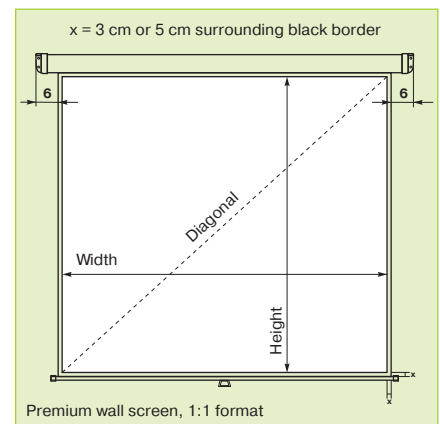

Roll Universal and Roll Premium – instantly ready for use, stop at any position

Universal Wall Screen

- Ready-to-use in a single step thanks to the proven spring-loaded roll down principle
- Stepless format selection
- Wall or ceiling mounting
- Square sheet steel casing in modern design, profile approx. 6.8 x 6.8 or 8 x 8 cm with a 244 cm screen
- Casing colour: white

- Retraction of the projection surface with slow-roll up effect i.e. projection surface rolls up slowly and soundlessly
- Particularly high quality projection surface on a woven base
- 3 cm black border in 1:1 format (for 244 cm: 5 cm border)
- Also available in 4:3 and 16:9 formats with black border

Black border for Premium 4:3 and 16:9 formats

Roll Universal			
External dimensions W/H	Diagonal cm/inch	Weight net kg	Code No.
153/153 cm	204/80	6.0	184821
183/183 cm	246/97	7.0	184831
203/203 cm	274/108	8.0	184841
244/244 cm	325/128	9.5	184843

Roll Premium							
Image sizes W/H	External dimensions W/H	A cm	B cm	C cm	Diagonal cm/inch	Weight net kg	Code No.
Overhead format 1:1							
147/147 cm	153/153 cm				208/82	6.0	16301
174/174 cm	180/180 cm				246/97	7.0	16302
197/197 cm	203/203 cm				279/110	8.0	16303
234/234 cm	244/244 cm				331/130	9.5	16304
Video format 4:3							
170/128 cm		180	158	25	213/84	6.8	16312
193/144 cm		203	180	30	241/95	7.8	16313
234/176 cm		244	212	30	293/115	9.2	16314
Cinema format 16:9							
170/95 cm		180	125	25	195/77	6.8	16322
193/109 cm		203	144	30	222/87	7.8	16323
234/132 cm		244	172	35	269/106	9.0	16324