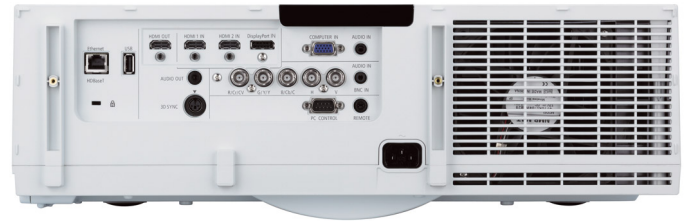

# NEC PA622U

Order Code: 60003444

NEC Professional Installation Projector

Delivering many unique features, NEC's new PA Series is the world's first projector range to offer a 4K interface for multi-screen display capability. Outstanding picture quality is guaranteed with NEC's 3rd generation Sweetvision®, high brightness levels and NEC's unique scaler chip.

The new PA622U offers rich connectivity with a wide range of inputs and unrivalled installation capability making it **ideal for corporates, higher education, museums and signage applications in large rooms and auditoriums.**

**Easy way to a big picture** - up to 4K interface, HDMI-out signal loop through, built-in signal splitter and edge blending capability enables large presentation pictures without any external devices. PiP function allows additional sources to be displayed.

**Highest brightness** - achieve up to 26000 lumen by combining up to 4 projectors using free automatic stacking software.

**Perfect Image quality** - high brightness, up to 4K input signal and unique picture and colour processing technology based on the latest NEC scaler chip achieves outstanding picture quality.