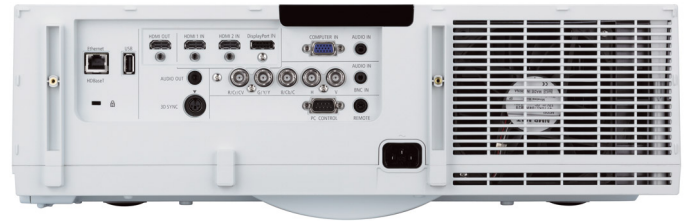

NEC PA572W

Order Code: 60003641

NEC Professional Installation Projector

Delivering many unique features, NEC's new PA Series is the world's first projector range to offer a 4K interface for multi-screen display capability. Outstanding picture quality is guaranteed with NEC's 3rd generation Sweetvision®, high brightness levels and NEC's unique scaler chip.

The new PA572W offers rich connectivity with a wide range of inputs and unrivalled installation capability making it ideal for corporates, higher education, museums and signage applications in large rooms and auditoriums.

BENEFITS

Perfect Image quality - high brightness, up to 4K input signal and unique picture and colour processing technology based on the latest NEC scaler chip achieves outstanding picture quality.

Highest brightness - achieve up to 26000 lumen by combining up to 4 projectors using free automatic stacking software.

Easy way to a big picture - up to 4K interface, HDMI-out signal loop through, built-in signal splitter and edge blending capability enables large presentation pictures without any external devices. PiP function allows additional sources to be displayed.