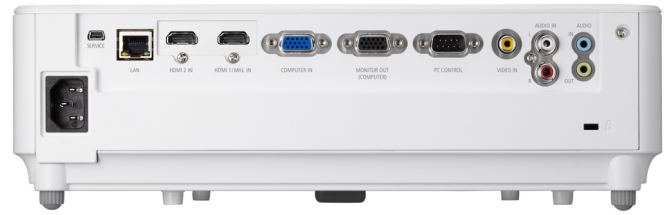

# NEC V302X

Order Code: 60003893

NEC Value Projector

The compact size in combination with light weight makes the V Series easy to place it wherever you need it. With 3000 ANSI lumen brightness and 10000:1 contrast, this compact projector is recommended for screen sizes of up to 110" diagonal in typical office environments.

The excellent price performance ratio makes this projector especially suitable for classrooms and mid-sized meeting rooms.