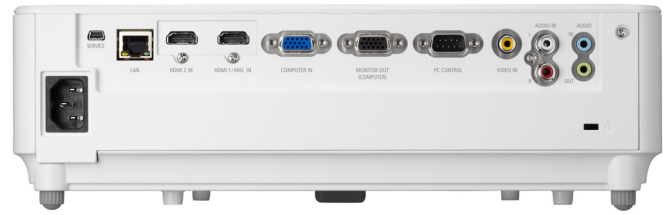

NEC V302W

Order Code: 60003895

NEC Value Projector

The compact size in combination with light weight makes the V Series easy to place it wherever you need it. With 3000 ANSI lumens brightness and 10000:1 contrast, this compact projector is recommended for screen sizes of up to 115" diagonal in typical office environments.

The excellent price performance ratio makes this projector especially suitable for classrooms and mid-sized meeting rooms.

BENEFITS

Excellent price performance ratio - due to a rich feature set.

Full media playback capabilities - with 8W speaker and 3D support.