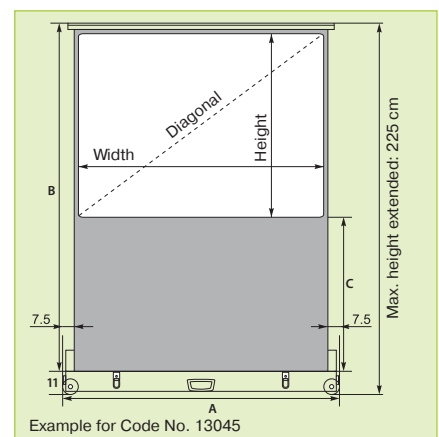

Modern, stylish design

Back: simply insert the tripod pole

Mounting bracket for tilting the projection surface

| MovieLux Compact | | | | | | |
|----------------------------|------|------|------|------------------|---------------|----------|
| Image sizes W/H | A cm | B cm | C cm | Diagonal cm/inch | Weight net kg | Code No. |
| Video format 4:3 | | | | | | |
| 120/90 cm | 134 | 143 | 51 | 150/59 | 8.5 | 13035 |
| 160/120 cm | 174 | 172 | 50 | 200/79 | 11.0 | 13036 |
| 180/135 cm | 194 | 200 | 63 | 225/89 | 12.0 | 13038 |
| 194/146 cm | 214 | 200 | 54 | 243/96 | 16.0 | 130390 |
| Overhead format 1:1 | | | | | | |
| 160/160 cm | 174 | 193 | 31 | 226/89 | 11.0 | 13037 |

Screen surface

- Front projection, **type D**
- DIN 19045 gain factor, approx. 1.2
- Matt white, woven fabric base
- 2 cm black border
- Back: black, opaque

Back with scissor-action, stepless height adjustment

Wheels and carry handle for easy transportation

| MovieLux Mobil | | | | | | |
|----------------------------|---------|---------|---------|---------------------|------------------|----------|
| Image sizes W/H | A cm | B cm | C cm | Diagonal cm/inch | Weight net kg | Code No. |
| Video format 4:3 | | | | | | |
| 155/115 cm | 175 | 179 | 62 | 193/76 | 14.5 | 130410 |
| 175/125 cm | 195 | 183 | 56 | 215/85 | 15.5 | 130420 |
| 196/147 cm | 215 | 213 | 64 | 245/96 | 17.5 | 130450 |
| Overhead format 1:1 | | | | | | |
| 155/155 cm | 175 | 179 | 22 | 219/86 | 14.5 | 130440 |
| 196/196 cm | 215 | 213 | 15 | 277/109 | 17.5 | 130460 |
| Cinema format 16:9 | | | | | | |
| 196/110 cm | 211 | 200 | 86 | 225/89 | 17.5 | 130470 |