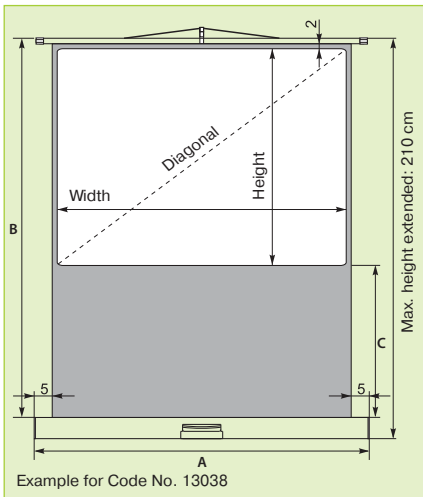

Screen surface

- Front projection, **type D**
- DIN 19045 gain factor, approx. 1.2
- Matt white, foil base
- 2 cm black border
- Back: black, virtually opaque
- Code No. 130390: high quality projection surface on fibreglass base, type D

Modern, stylish design

Back: simply insert the tripod pole

Mounting bracket for tilting the projection surface

| MovieLux Compact | | | | | | |
|----------------------------|------|------|------|------------------|---------------|----------|
| Image sizes W/H | A cm | B cm | C cm | Diagonal cm/inch | Weight net kg | Code No. |
| Video format 4:3 | | | | | | |
| 120/90 cm | 134 | 143 | 51 | 150/59 | 8.5 | 13035 |
| 160/120 cm | 174 | 172 | 50 | 200/79 | 11.0 | 13036 |
| 180/135 cm | 194 | 200 | 63 | 225/89 | 12.0 | 13038 |
| 194/146 cm | 214 | 200 | 54 | 243/96 | 16.0 | 130390 |
| Overhead format 1:1 | | | | | | |
| 160/160 cm | 174 | 193 | 31 | 226/89 | 11.0 | 13037 |

Wheels and carry handle for easy transportation

| MovieLux Mobil | | | | | | |
|----------------------------|---------|---------|---------|---------------------|------------------|----------|
| Image sizes W/H | A cm | B cm | C cm | Diagonal cm/inch | Weight net kg | Code No. |
| Video format 4:3 | | | | | | |
| 155/115 cm | 175 | 179 | 62 | 193/76 | 14.5 | 130410 |
| 175/125 cm | 195 | 183 | 56 | 215/85 | 15.5 | 130420 |
| 196/147 cm | 215 | 213 | 64 | 245/96 | 17.5 | 130450 |
| Overhead format 1:1 | | | | | | |
| 155/155 cm | 175 | 179 | 22 | 219/86 | 14.5 | 130440 |
| 196/196 cm | 215 | 213 | 15 | 277/109 | 17.5 | 130460 |
| Cinema format 16:9 | | | | | | |
| 196/110 cm | 211 | 200 | 86 | 225/89 | 17.5 | 130470 |