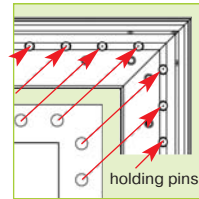

## Frame Budget – provides the right framework

- Sleek, inwardly bevelled aluminium frame in black (approx. 8 cm wide)
- Easy assembly of the frame (snap-on system)
- Suitable for wall mounting only
- The projection area has eyelets which are plugged in holding pins on the backpick of the frame. Thereby an easy and optional tension of the fabric is possible
- Ensures a permanently flat screen surface for excellent images

### Screen surface

- Front projection, **type D**
- DIN 19045 gain factor, approx. 1.2
- Matt white, foil base
- Back: white

Frame				
Image sizes W/H	External dimensions W/H	Diagonal cm/inch	Weight net kg	Code No.
<b>Video format 4:3</b>				
120/90 cm	136/106 cm	150/59	7.9	15412
140/105 cm	156/121 cm	175/69	8.5	15414
160/120 cm	176/136 cm	200/79	9.0	15416
200/150 cm	216/166 cm	250/98	9.5	15420
240/180 cm	256/196 cm	300/118	10.1	15424
<b>Cinema format 16:9</b>				
160/90 cm	176/106 cm	184/72	8.0	15516
180/102 cm	196/118 cm	207/82	8.5	15518
200/113 cm	216/129 cm	230/91	9.0	15520
240/135 cm	256/151 cm	275/108	9.7	15524
300/169 cm	316/185 cm	344/135	10.8	15530

Back view: eyelets which are plugged in holding pins

Front view: inwardly bevelled aluminium frame

## Frame Professional – home cinema and professional presentations for an exclusive framework

- Sleek, high-grade aluminium frame (approx. 5 cm wide) in black
- Easy assembly of the frame (snap-on system)
- Optimised for wall-mounting
- The 5 cm wide, black frame makes images appear richer in terms of contrast and image clarity
- Snap fasteners on the back hold the projection surface to the frame
- Ensures a permanently flat screen surface for excellent images
- Available up to a maximum size (image size) of **600 cm width and 450 cm height**
- **New: mobile frame with pedestal available upon request**