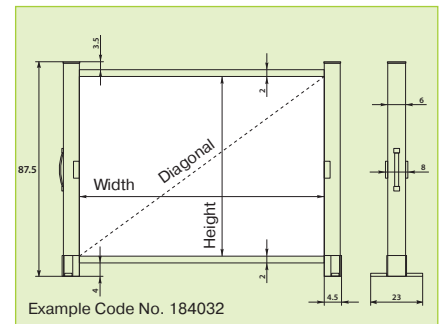

### New: the extra small projection screen for Pico projectors

- Image size W/H: 60/45 cm
- Including carry bag supplied delivery as standard

### Screen surface

- Front projection, **type D** on high-quality woven base
- DIN 19045 gain factor, approx. 1.7 – ideal for short throw projectors
- Black border at top and bottom  
Code No. 184032: 2 cm  
Code No. 184030: 1.5 cm
- Back: black, opaque

LCD Mobile			
Image sizes W/H	Diagonal cm/inch	Weight net kg	Code No.
60/45 cm	75/30	1.0	184030
107/76 cm	131/52	2.0	184032

Example of detailed photos  
Code No. 184032