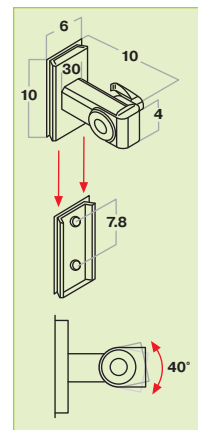

Available in two formats:
4:3 and 16:9

EasyFixx Comfort – the ideal solution for mobile use

- Revolutionary development in the area of mobile screens
- **Unrivalled light weight:** max. 4 kg
- Ultra-portable: compact dimensions and easy set-up in no time thanks to an easy assembly system
- Perfect screen surface flatness thanks to the special tensioning mechanism
- **Space-saving** set-up, transport and storage
- Sturdy steel stand, oval, infinitely height adjustable
- 4-point base for the smallest installation area and good stability
- Black border reinforcement for clean edges; the image appears clearer in terms of contrast

Screen surface

- Front projection, **type D**
- DIN 19045 gain factor, approx. 1.2
- Matt white, foil base
- 5 cm black border
- Back: grey, virtually opaque

Screen surface type S on request

Accessory

Wall mounting
Code No. 13309

Wall mounting (optional)

Back with universal mounting bracket

Sturdy black nylon transport bag included in delivery

EasyFixx Comfort

External dimensions* W/H	Diagonal cm/inch	Weight net kg	Code No.
Video format 4:3			
180/135 cm	211/83	3.2	13301
200/150 cm	236/93	3.7	13302
240/180 cm	286/113	4.2	13303
Cinema format 16:9			
180/101 cm	193/76	3.2	13306
200/113 cm	212/83	3.7	13307
240/135 cm	262/103	4.2	13308

* incl. surrounding 5 cm black border

Easy assembly